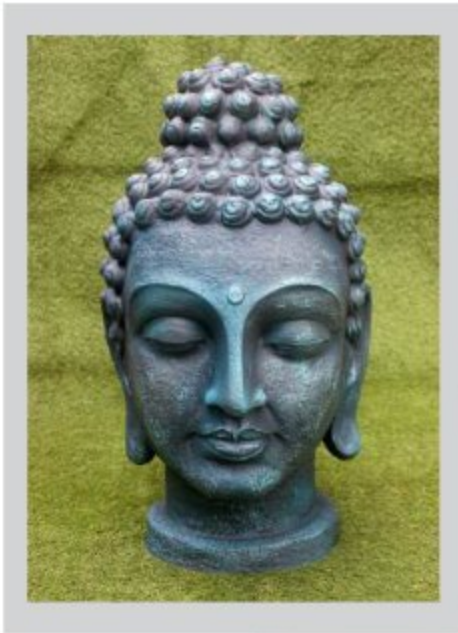

Garden Decor

BUDHHA HEAD

Product Code: GD11

Parameter	Size
Length	406 mm
Width	355 mm
Height	711mm

Color customization available